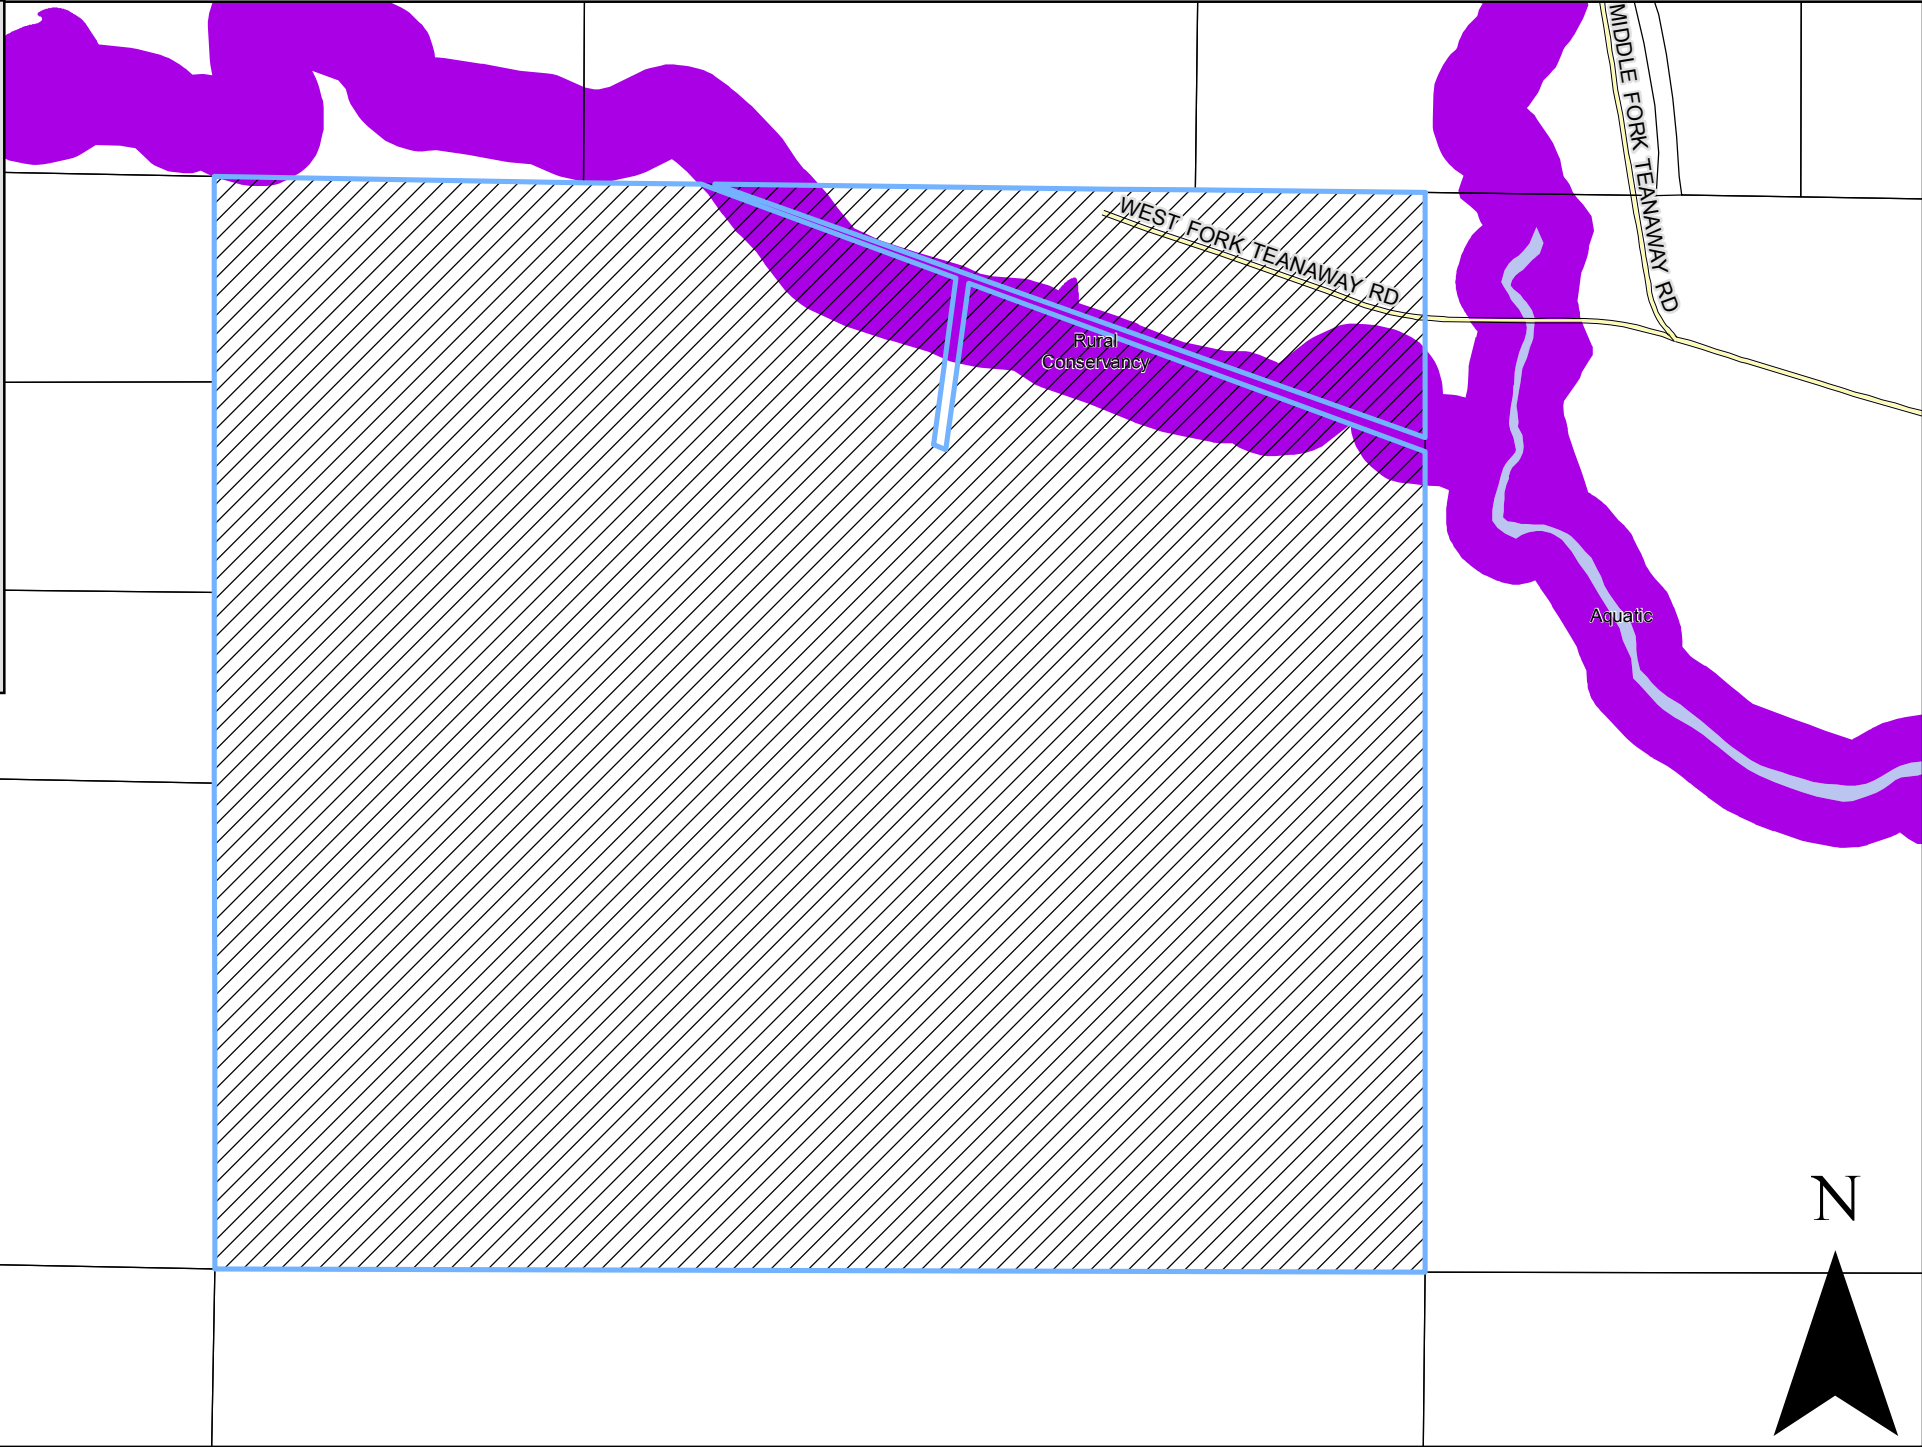

SX-18-00027 DNR

 SX_18_00027_DNR

 Tax Parcels

Roads

-  CLE ELUM
-  ELLENSBURG
-  KITTITAS
-  KITTITAS COUNTY
-  PRIVATE
-  ROSLYN
-  S CLE ELUM
-  STATE PARKS
-  TBD
-  USFS
-  WSDOT

 Aquatic

 Natural

 Rural Conservancy

 Shoreline Residential

 Urban Conservancy

1:10,000

Shorelines